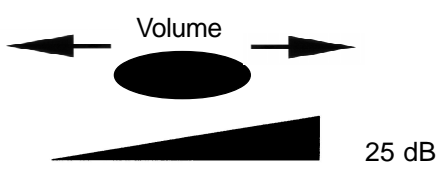

- Amplified hearing assistant with ultra light headset (12 g)
- Volume control (up to 25dB)

- Tone control
- Super sensitive microphone
- Left/right Balance control
- Special coating for noise free handling
- Up to 10 hrs talk time
- Rechargeable battery and charger included

- Weight 76 g
- Dimensions : H10 x l 5.7 x P 2.7 cm
- Luxury carry case
- Belt clip

CLA9T

- Compatible with Loop amplifiers
- Extension microphone for personal TV amplification

5 Swallow Court, Swallowfields
 Welwyn Garden City,
 Herts AL7 1SB
 Tel : +44 1707 372372
 Sales@geemarc.com